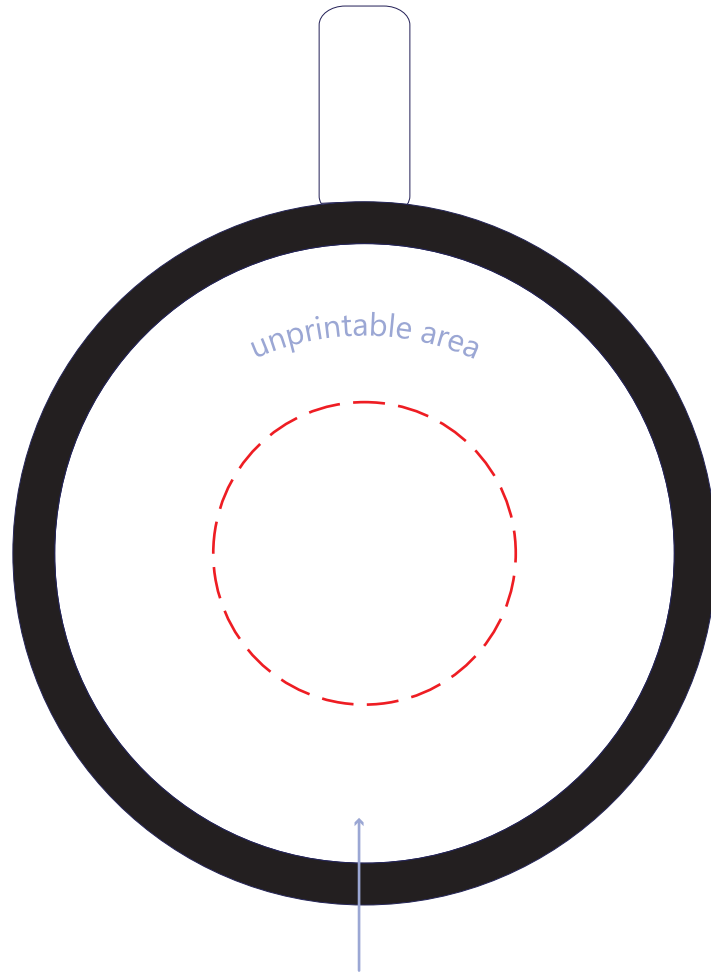

## SIDE A

ARTWORK

*scale 1:1*

## INSIDE

ARTWORK

*scale 1:1*

## BOTTOM

ARTWORK

*scale 1:1*

**INSIDE  
ARTWORK**

*scale 1:1*

Ø 40 mm | Ø 1.6 in

This is the printable area and it doesn't cover the surface of the mug completely

**BOTTOM  
ARTWORK**

*scale 1:1*

Ø 60 mm | Ø 2.4 in

This is the printable area and it doesn't cover the surface of the mug completely