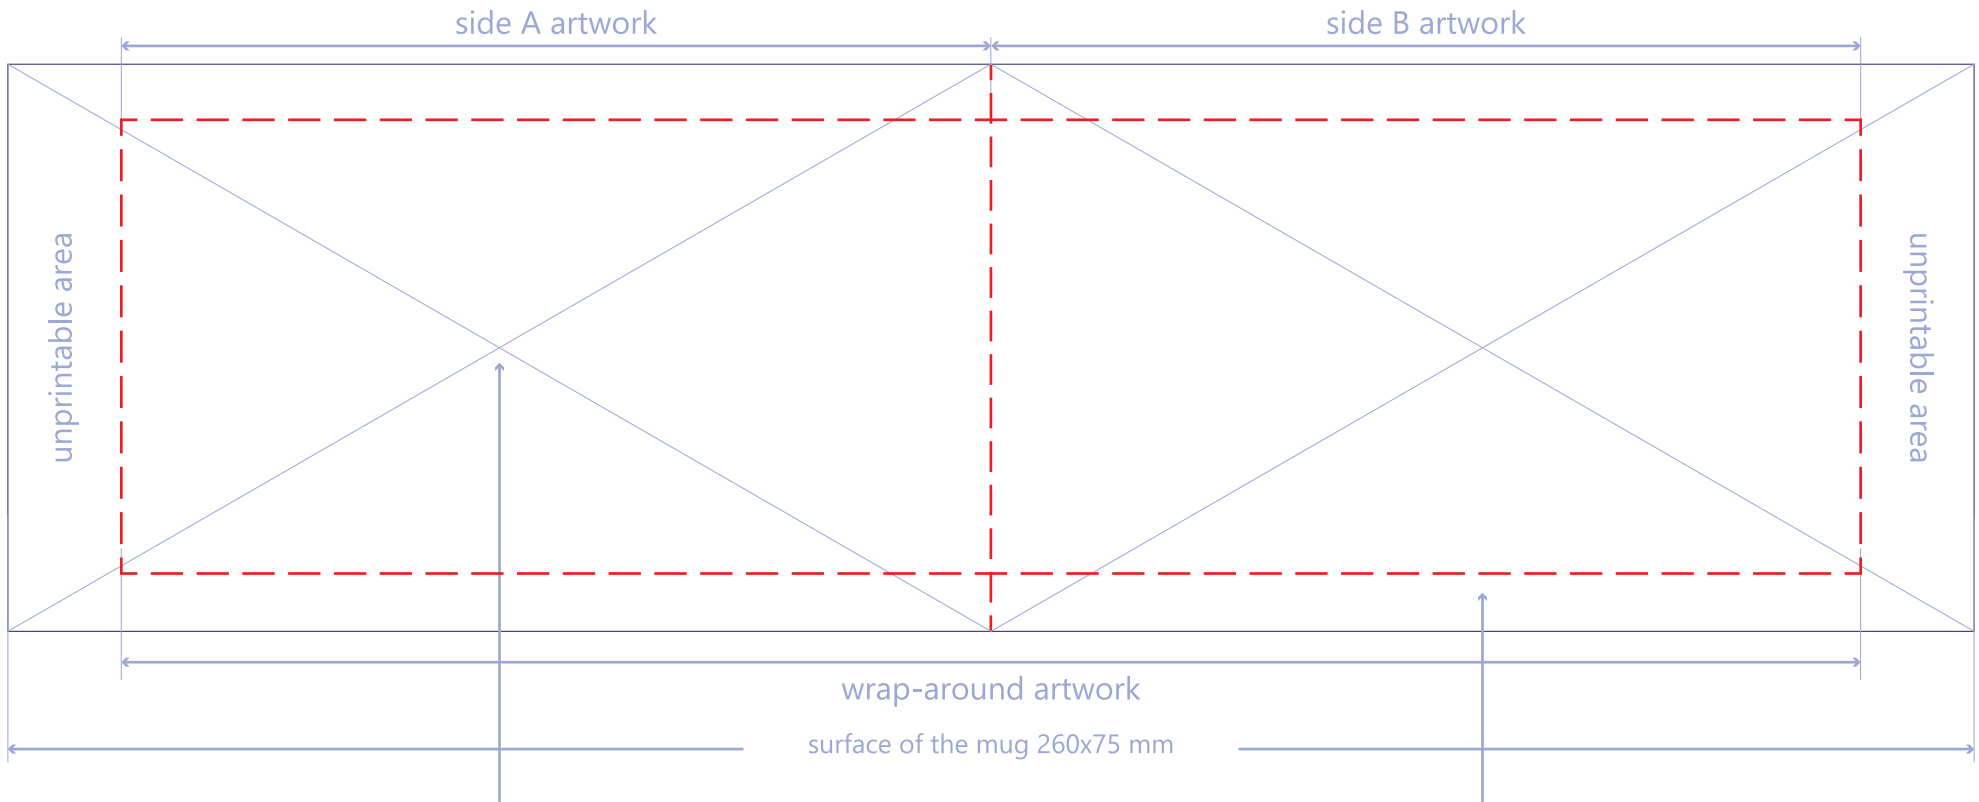

## ARTWORK

scale 1:1

230x60 mm | 9x2.4 in

# SIDE B

## ARTWORK

scale 1:1

100x60 mm | 3.9x2.4 in

The center of each side of the mug is where the two lines cross

This is the printable area and it doesn't cover the surface of the mug completely

**émalco<sup>®</sup>**