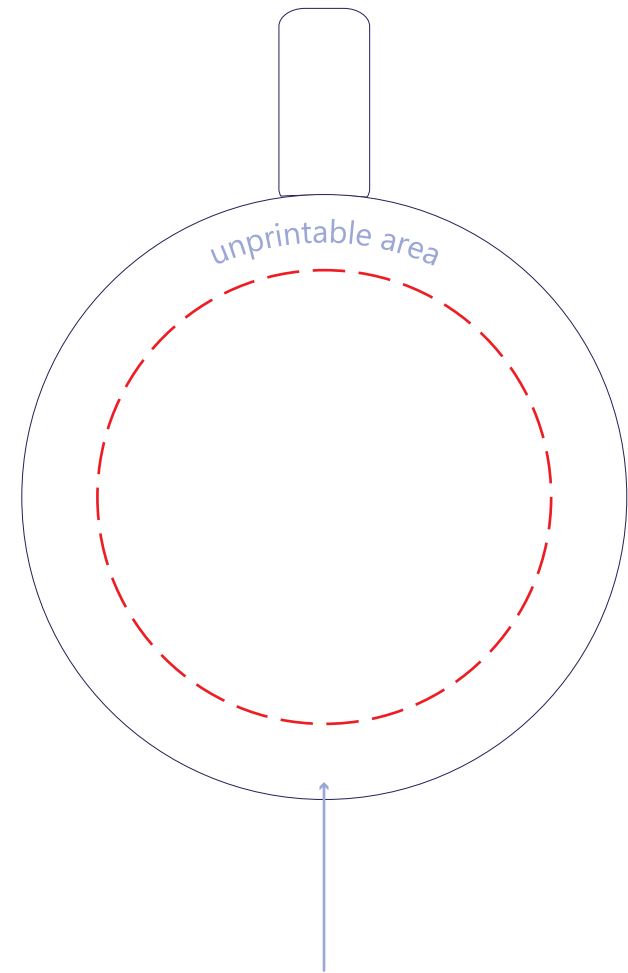

## SIDE A

ARTWORK

*scale 1:1*

## INSIDE

ARTWORK

*scale 1:1*

## BOTTOM

ARTWORK

*scale 1:1*

**INSIDE  
ARTWORK**

*scale 1:1*

Ø 40 mm | Ø 1.6 in

This is the printable area and it doesn't cover the surface of the mug completely

**BOTTOM  
ARTWORK**

*scale 1:1*

Ø 60 mm | Ø 2.4 in

This is the printable area and it doesn't cover the surface of the mug completely